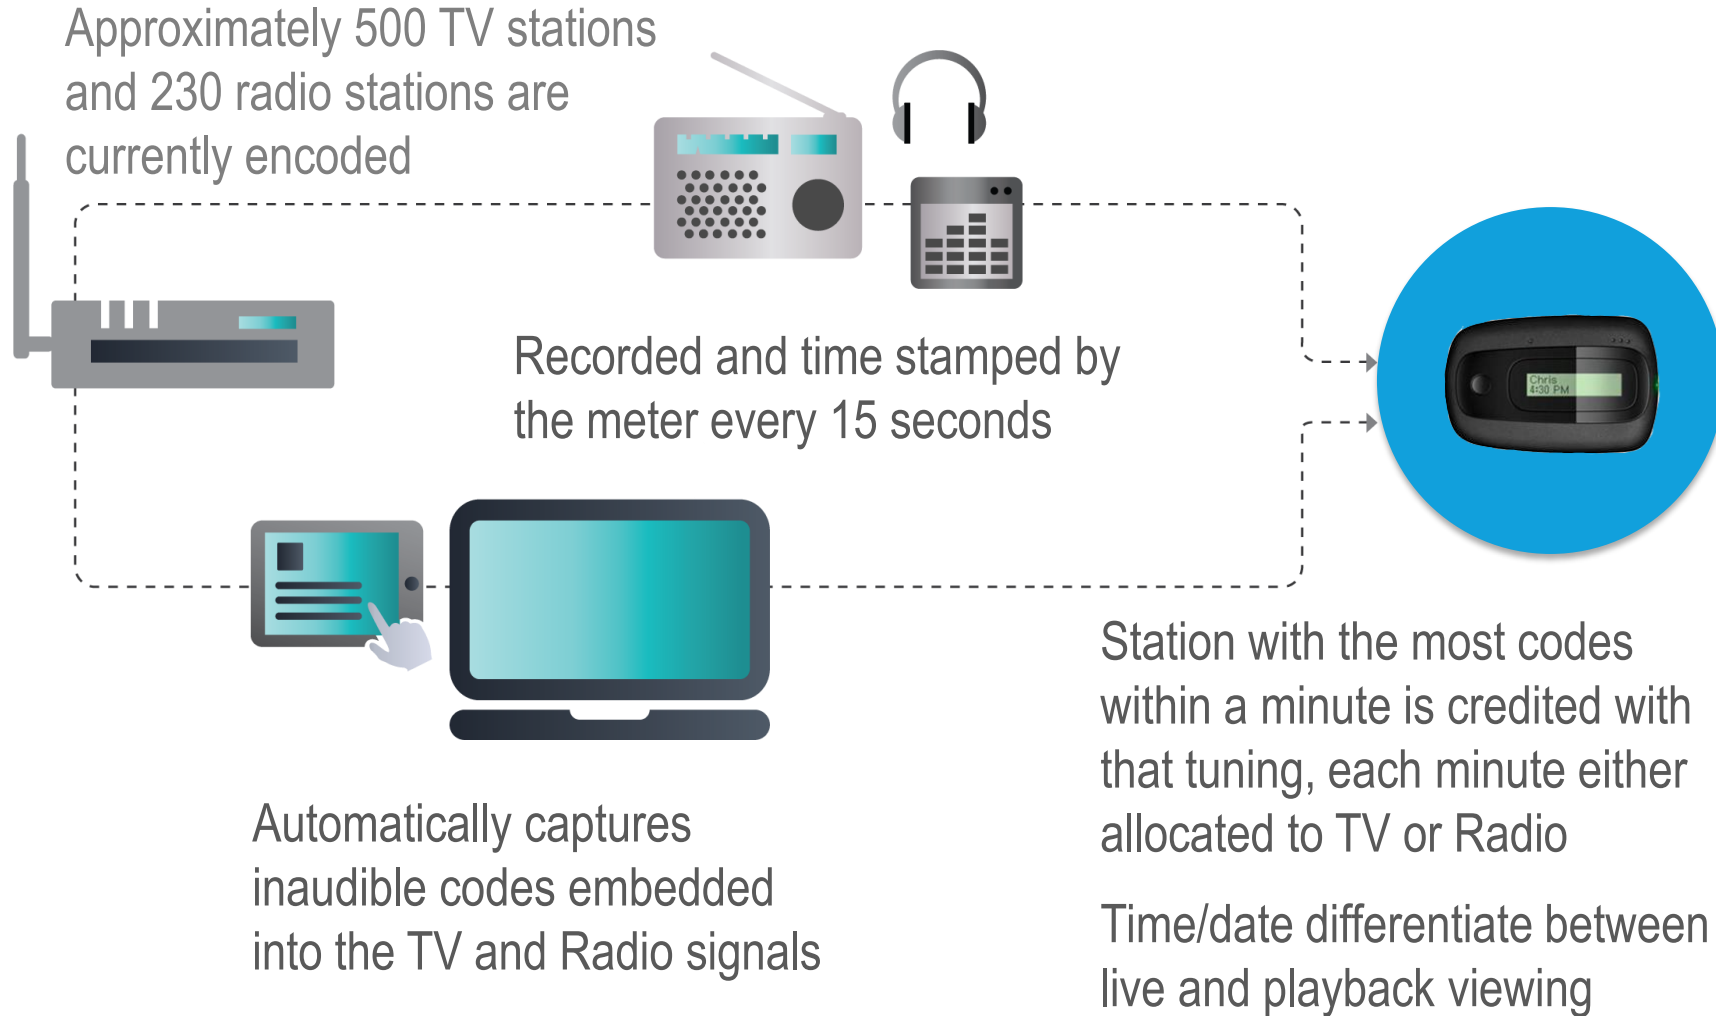

How the PPM works

PPM Panel Sizes

National panel of
4,535 household
or approximately
11,000+ people

	TV (EM) Homes	Radio (CMA) Homes
MONTREAL		
Franco	500	400
Anglo	465	400
TORONTO	800	600
EDMONTON	565	400
CALGARY	529	400
VANCOUVER	672	450
Balance panels*	1,004	